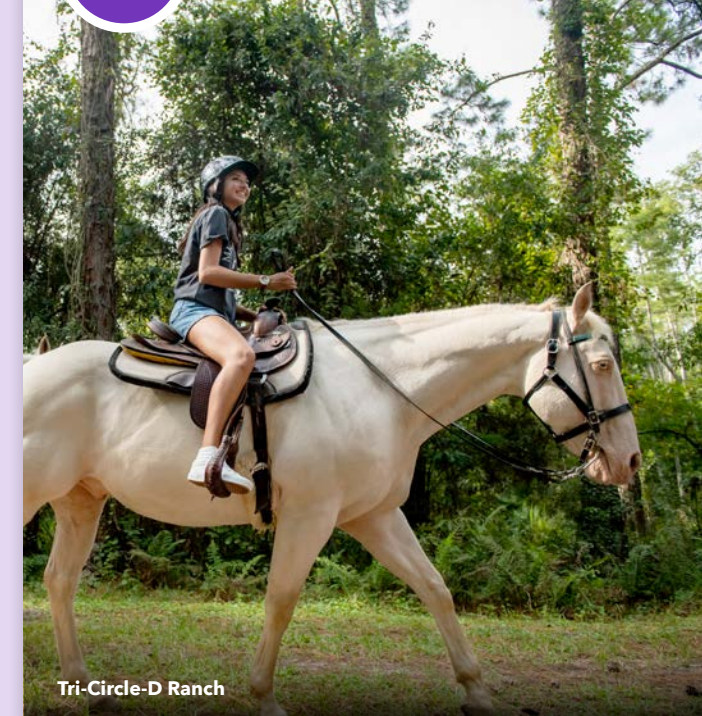

## THEME

Camp amid the magic of the great outdoors. *Disney's Fort Wilderness Resort & Campground* evokes the timeless beauty of the American frontier, with deer, rabbits, ducks and armadillos roaming the Resort's 750 acres of pine and cypress forest. Discover charming woodland trails, spectacular pool areas and rip-roarin' entertainment at this picturesque backcountry retreat.

## RECREATION

Tri-Circle-D Ranch

### Recreation Options Include:

- Meadow Swimmin' Pool, Wilderness Swimmin' Pool
- Poolside Activities
- Chip 'n' Dale's Campfire Sing-A-Long
- Fort Wilderness Archery Experience
- Tri-Circle-D Ranch
- Pony Rides, Wagon Rides, Holiday Sleigh Rides
- Bike, Canoe, and Kayak Rentals
- Wilderness Back Trail Adventure
- Horse Drawn Excursion